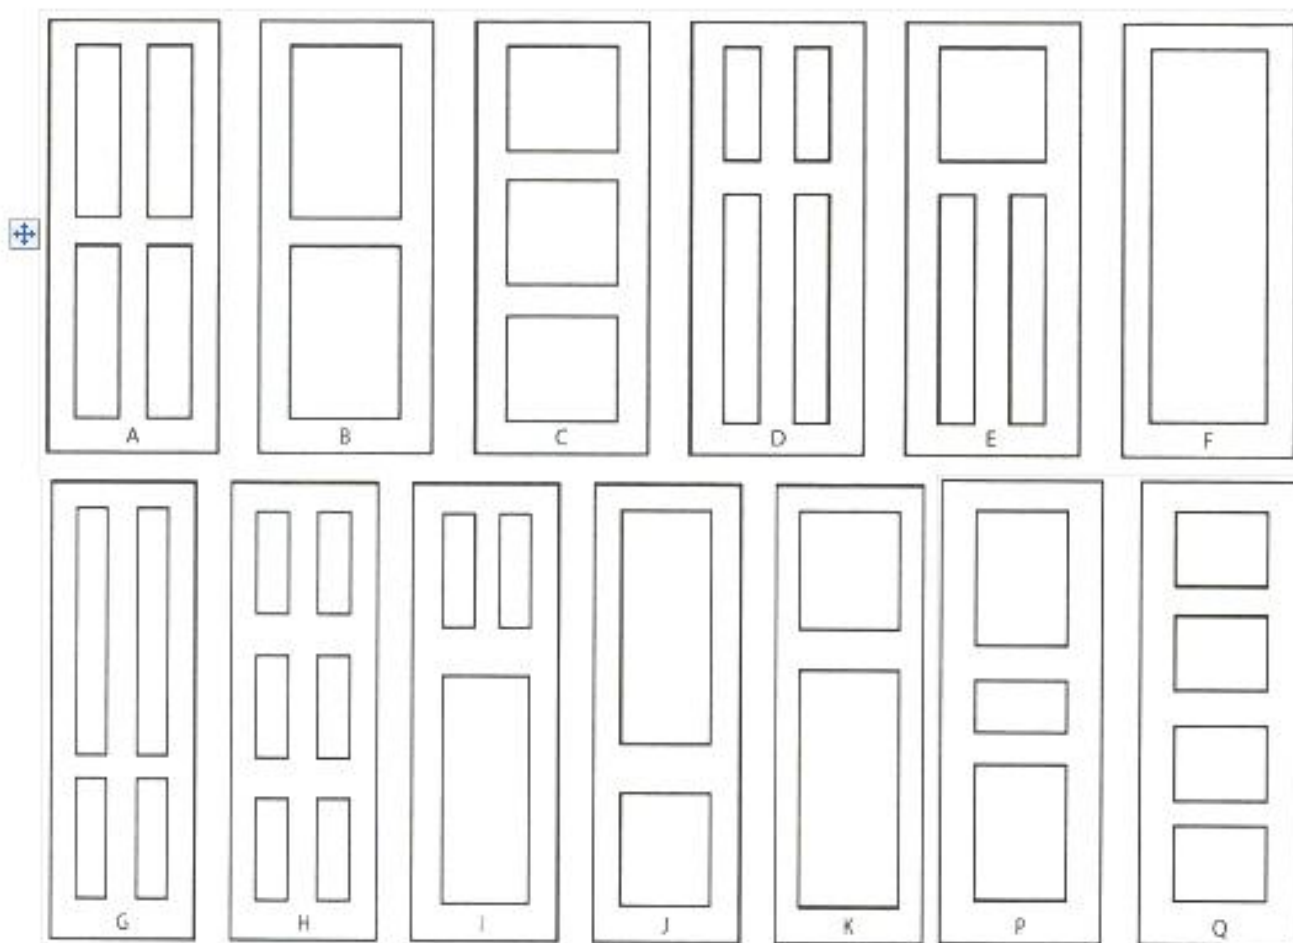

SLIDING WARDROBE DOORS

Sliding Raw MDF Profiles

16mm Victorian

16mm Contemporary

Farmhouse Door

	CONTEMPORARY	VICTORIAN	FARMHOUSE
STYLE	16mm (32mm Edge)	16mm (32mm Edge)	16mm (32mm Edge)
A	✓	✓	
B	✓	✓	✓
C	✓	✓	
D	✓	✓	
E	✓	✓	
F	✓	✓	✓
G	✓	✓	
H	✓	✓	
I	✓	✓	
J	✓	✓	✓
K	✓	✓	✓
P	✓	✓	✓
Q	✓	✓	

NOTE: Mirror insert available in the following styles
F & top only of J